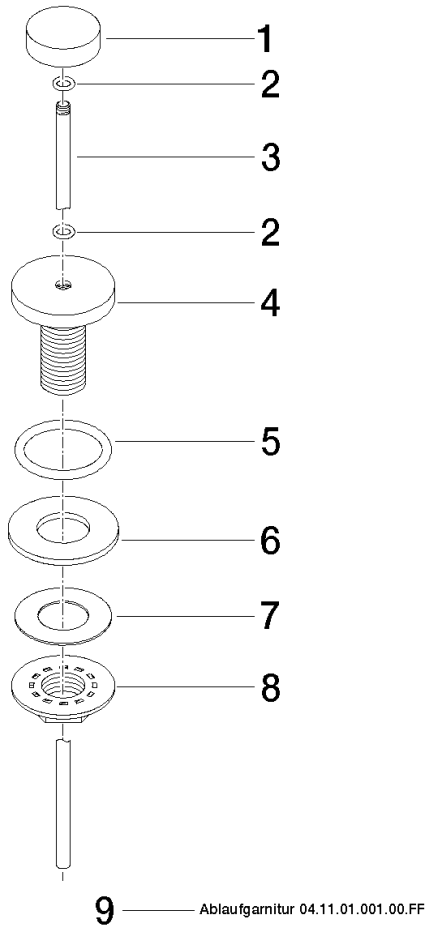

**Basin Waste with knob for deck mounting 1 1/4" - Platinum**

IMO

10 200 970

Fits: IMO, LULU, MADISON, MEM, TARA,  
CL.1, LISSÉ, VAIA, META, CYO

	Platinum	10 200 970-08
	Chrome	10 200 970-00
	Brushed Platinum	10 200 970-06
	Durabass (23kt Gold)	10 200 970-09
	Dark Chrome	10 200 970-19
	Light Gold	10 200 970-26
	Brushed Light Gold	10 200 970-27
	Brushed Durabass (23kt Gold)	10 200 970-28
	Matte Black	10 200 970-33
	Brushed Bronze	10 200 970-42
	Brushed Champagne (22kt Gold)	10 200 970-46
	Champagne (22kt Gold)	10 200 970-47
	Brushed Chrome	10 200 970-93
	Brushed Dark Platinum	10 200 970-99

## Basin Waste with knob for deck mounting 1 1/4" - Platinum

---

IMO

10 200 970

Only suitable for basins with an overflow.

10 200 970

10 200 970

Parts for other finishes can be found here: [Chrome](#)

Spare parts list

No.	Item Number	Name	Quantity used	Delivery time
1	09 21 33 001-08	handle	1	40
2	09 14 10 007 90	seal	2	2
3	09 31 09 004-08	pull-rod	1	40
4	09 18 40 022-08	sleeve	1	40
5	09 14 10 095 90	seal	1	2
6	09 14 05 012 90	seal	1	2
7	09 14 40 001 90	seal	1	60
8	09 23 10 010 90	nut	1	2
9	90 11 01 001 00-08	pop-up waste	1	40