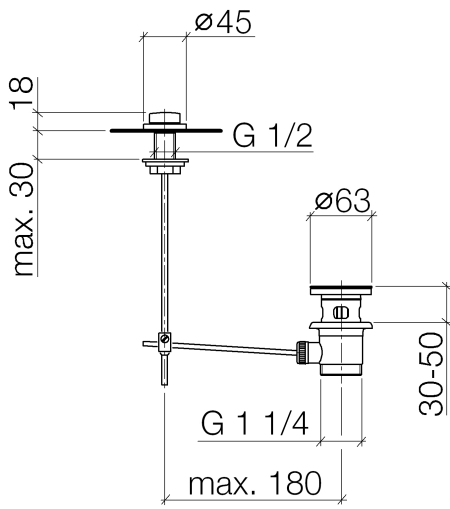

**Basin Waste with knob for deck mounting 1 1/4" - Platinum**

IMO

10 200 970

Fits: IMO, LULU, MADISON, MEM, TARA,  
CL.1, LISSÉ, VAIA, META, CYO

	Platinum	10 200 970-08
	Chrome	10 200 970-00
	Brushed Platinum	10 200 970-06
	Durabass (23kt Gold)	10 200 970-09
	Dark Chrome	10 200 970-19
	Light Gold	10 200 970-26
	Brushed Light Gold	10 200 970-27
	Brushed Durabass (23kt Gold)	10 200 970-28
	Matte Black	10 200 970-33
	Brushed Bronze	10 200 970-42
	Brushed Champagne (22kt Gold)	10 200 970-46
	Champagne (22kt Gold)	10 200 970-47
	Brushed Chrome	10 200 970-93
	Brushed Dark Platinum	10 200 970-99

## Basin Waste with knob for deck mounting 1 1/4" - Platinum

---

IMO

10 200 970

Only suitable for basins with an overflow.

10 200 970

10 200 970

Parts for other finishes can be found here: [Chrome](#)

Spare parts list

No.	Item Number	Name	Quantity used	Delivery time
1	09 21 33 001-08	handle	1	40
2	09 14 10 007 90	seal	2	2
3	09 31 09 004-08	pull-rod	1	40
4	09 18 40 022-08	sleeve	1	40
5	09 14 10 095 90	seal	1	2
6	09 14 05 012 90	seal	1	2
7	09 14 40 001 90	seal	1	60
8	09 23 10 010 90	nut	1	2
9	90 11 01 001 00-08	pop-up waste	1	40